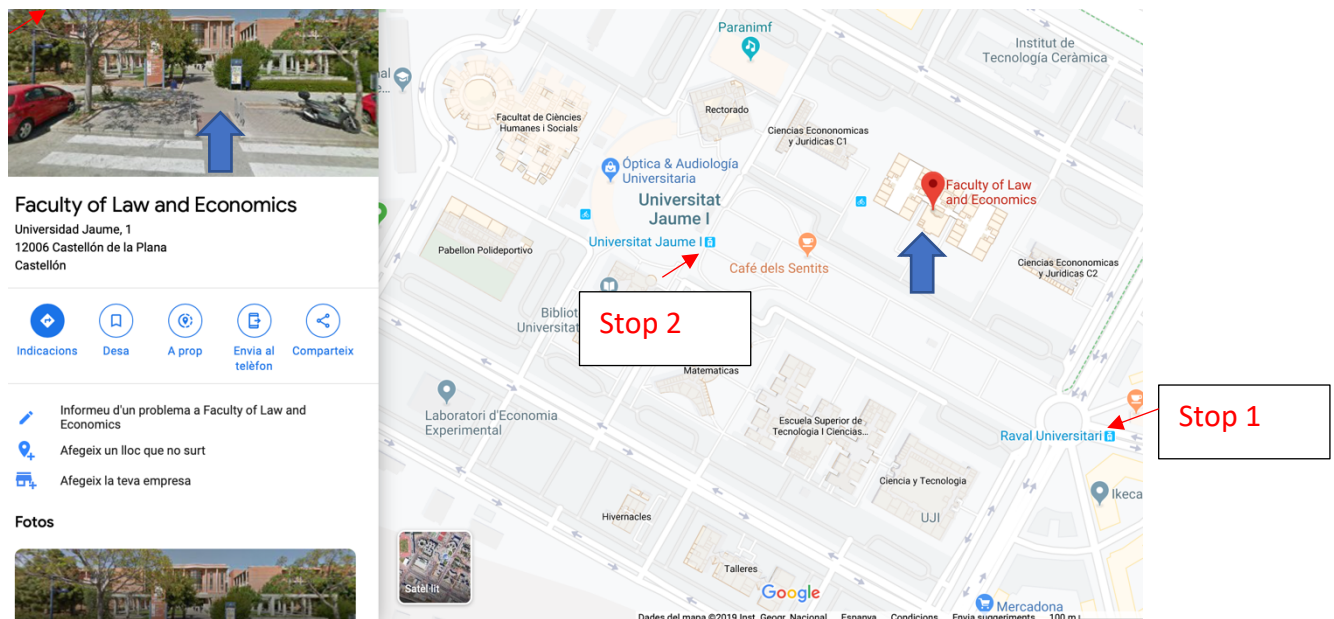

## Directions to the XIX INTECO Workshop. 24-25 November 2022.

Sala de Juntas, Facultad de Ciencias Jurídicas y Económicas (Faculty of Law and Economics). 2nd floor.

Hotel Luz. CALLE PINTOR OLIET, 3, CASTELLÓN

From Hotel Luz:

1. **Walk:** 20 minutes
2. **Tram. Line T1 to UJI Universitat** (you can buy the ticket from the driver, price € 1,05). 9 min. total.

The Tram has two stops in the campus. Both are close to the Faculty:

**Restaurant J. Zamora. Lunch 25th November 14.00h. We will have enough cars to take you there. Just in case, these are the directions:**  
**Muelle del Recinto del Puerto, 32. Grao de Castellón.**

- Car or taxi. 20 min aprox.
- Tram. T1 direction Grao. Last stop. Then walk 300 m (40 min. total)