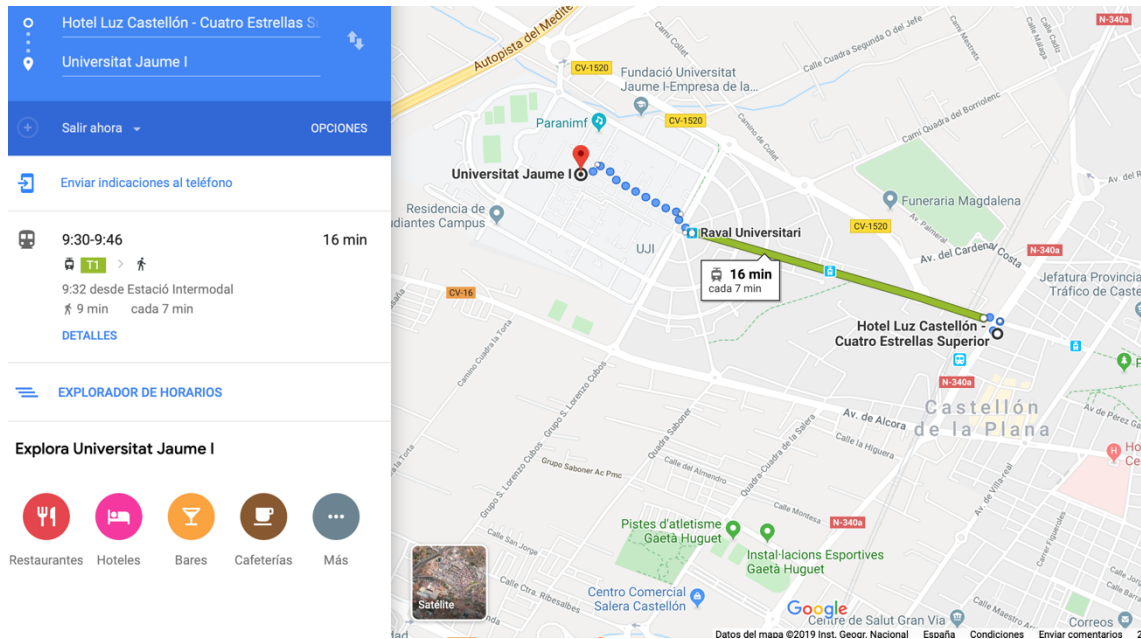

## Directions to the XIX INTECO Workshop. 24-25 November 2022.

Sala de Juntas, Facultad de Ciencias Jurídicas y Económicas (Faculty of Law and Economics). 2nd floor.

Hotel Luz. CALLE PINTOR OLIET, 3, CASTELLÓN

From Hotel Luz:

1. **Walk:** 20 minutes
2. **Tram. Line T1 to UJI Universitat** (you can buy the ticket from the driver, price € 1,05). 9 min. total.

The Tram has two stops in the campus. Both are close to the Faculty:

**Restaurant J. Zamora. Lunch 25th November 14.00h. We will have enough cars to take you there. Just in case, these are the directions:**  
**Muelle del Recinto del Puerto, 32. Grao de Castellón.**

- Car or taxi. 20 min aprox.
- Tram. T1 direction Grao. Last stop. Then walk 300 m (40 min. total)

Universitat Jaume I

Restaurante J. Zamora, Muelle Puerto

Añadir destino

Salir ahora

OPCIONES

Enviar indicaciones al teléfono

por CS-22	17 min	14,5 km
por Ronda Circunvalación	16 min	11,4 km
por Camí Fondo	17 min	11,0 km