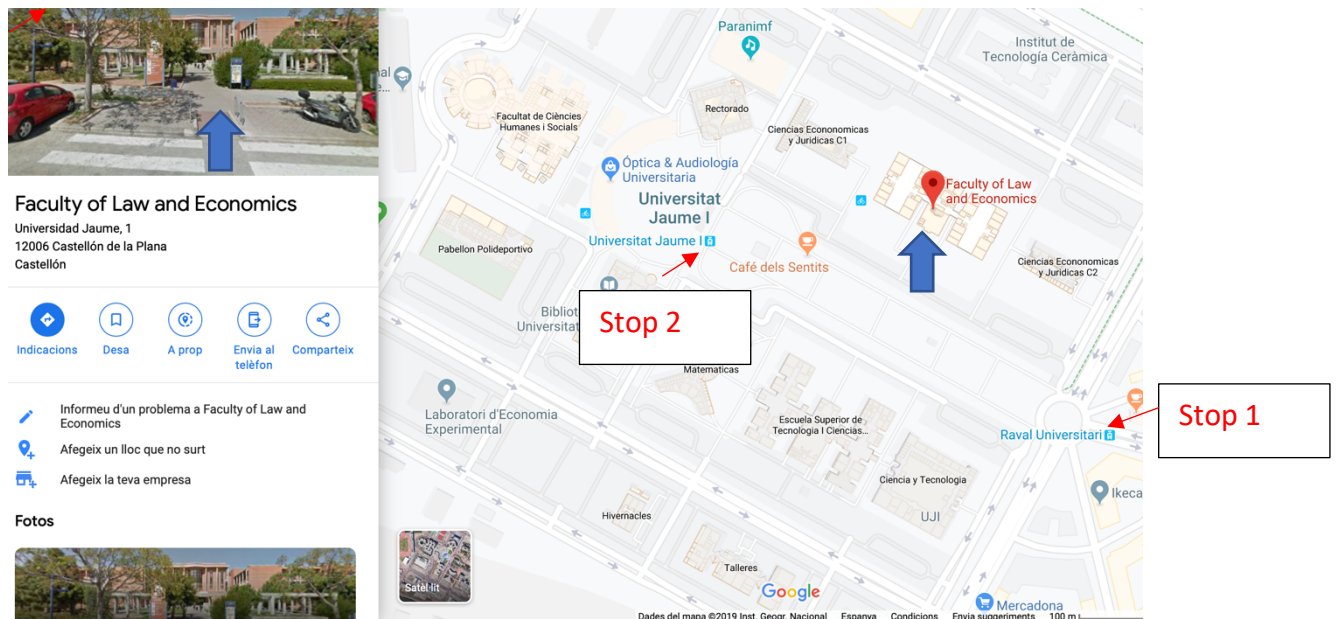

Directions to the XVI INTECO Workshop. 28-29 November 2019.

Sala de Juntas, Facultad de Ciencias Jurídicas y Económicas (Faculty of Law and Economics). 2nd floor.

Hotel Luz. CALLE PINTOR OLIET, 3, CASTELLÓN

From Hotel Luz:

1. **Walk:** 20 minutes
2. **Tram. Line T1 to UJI Universitat** (you can buy the ticket from the driver, price € 1,05). 9 min. total.

The Tram has two stops in the campus. Both are close to the Faculty:

Restaurant La Cuina de Fernando. Dinner 28th November 21.00h

Calle Joaquín Costa n. 63

800 m (10 min.) from the hotel

Restaurant J. Zamora. Lunch 29th November 14.00h

Muelle del Recinto del Puerto, 32. Grao de Castellón.

- Car or taxi. 20 min aprox.
- Tram. T1 direction Grao. Last stop. Then walk 300 m (40 min. total)