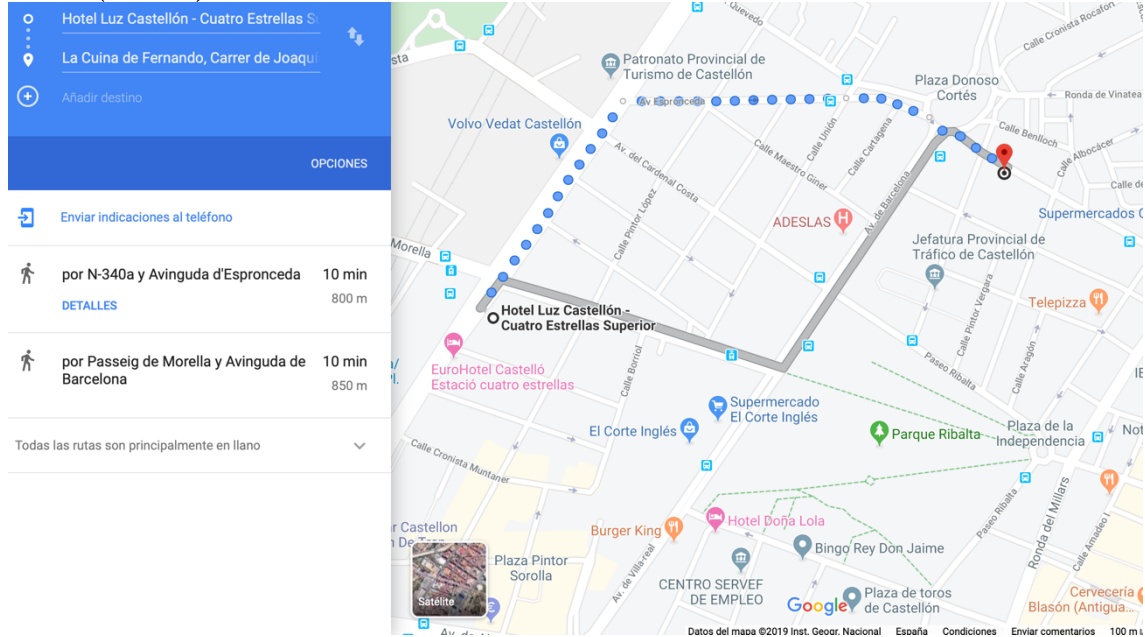

Directions to the XVI INTECO Workshop. 28-29 November 2019.

Sala de Juntas, Facultad de Ciencias Jurídicas y Económicas (Faculty of Law and Economics). 2nd floor.

Hotel Luz. CALLE PINTOR OLIET, 3, CASTELLÓN

From Hotel Luz:

1. **Walk:** 20 minutes
2. **Tram. Line T1 to UJI Universitat** (you can buy the ticket from the driver, price € 1,05). 9 min. total.

The Tram has two stops in the campus. Both are close to the Faculty:

Restaurant La Cuina de Fernando. Dinner 28th November 21.00h

Calle Joaquín Costa n. 63

800 m (10 min.) from the hotel

Restaurant J. Zamora. Lunch 29th November 14.00h

Muelle del Recinto del Puerto, 32. Grao de Castellón.

- Car or taxi. 20 min aprox.
- Tram. T1 direction Grao. Last stop. Then walk 300 m (40 min. total)