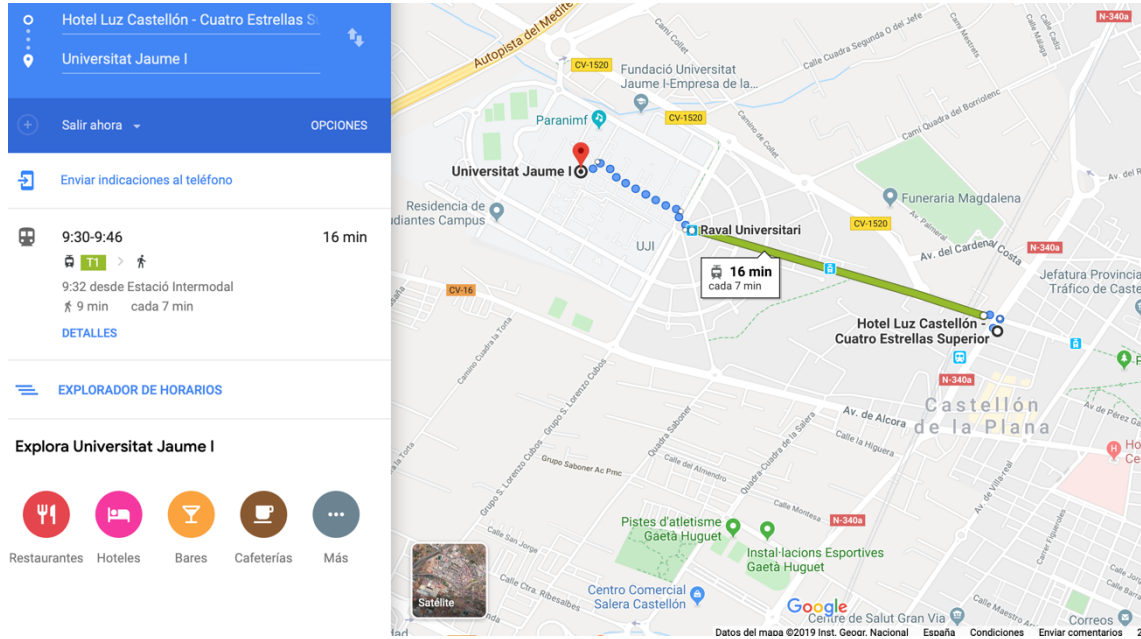

Directions to the XVI INTECO Workshop. 28-29 November 2019.

Sala de Juntas, Facultad de Ciencias Jurídicas y Económicas (Faculty of Law and Economics). 2nd floor.

Hotel Luz. CALLE PINTOR OLIET, 3, CASTELLÓN

From Hotel Luz:

1. **Walk:** 20 minutes
2. **Tram. Line T1 to UJI Universitat** (you can buy the ticket from the driver, price € 1,05). 9 min. total.

The Tram has two stops in the campus. Both are close to the Faculty:

Restaurant La Cuina de Fernando. Dinner 28th November 21.00h

Calle Joaquín Costa n. 63

800 m (10 min.) from the hotel

Restaurant J. Zamora. Lunch 29th November 14.00h

Muelle del Recinto del Puerto, 32. Grao de Castellón.

- Car or taxi. 20 min aprox.
- Tram. T1 direction Grao. Last stop. Then walk 300 m (40 min. total)